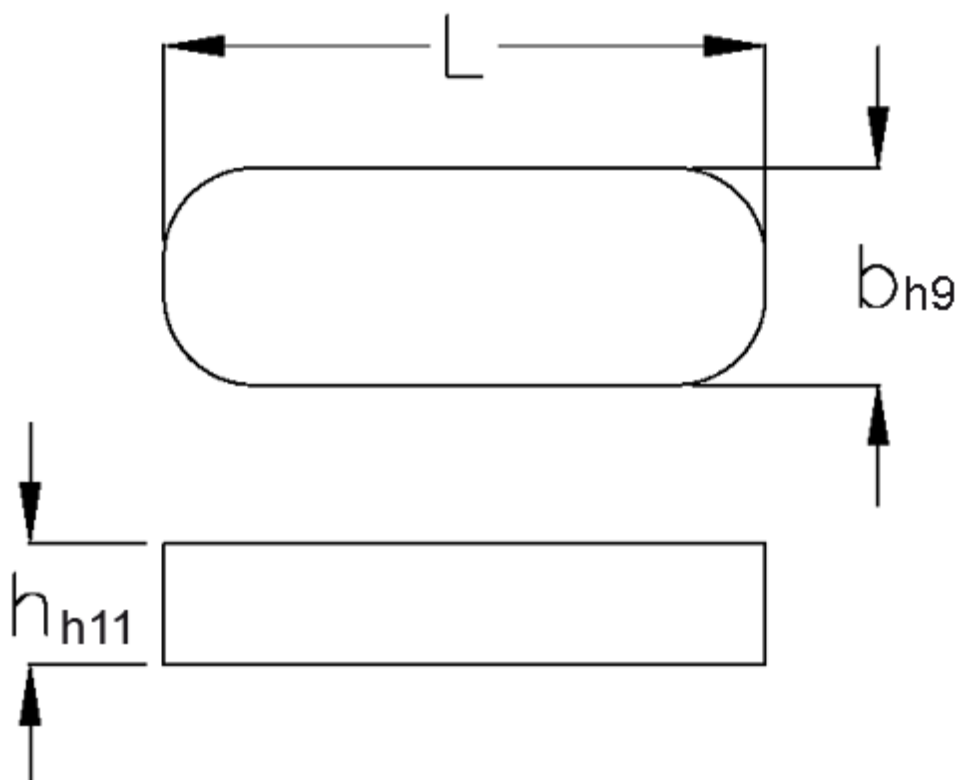

Article number: 0905221485

Description: KLEE Feather keys A 22x14x85 DIN 6885

## Measures

b	= 22
h	= 14
L	= 85.0
Tolerance b	= 0.052
Tolerance h	= 0.110
Tolerance L	= -0,3